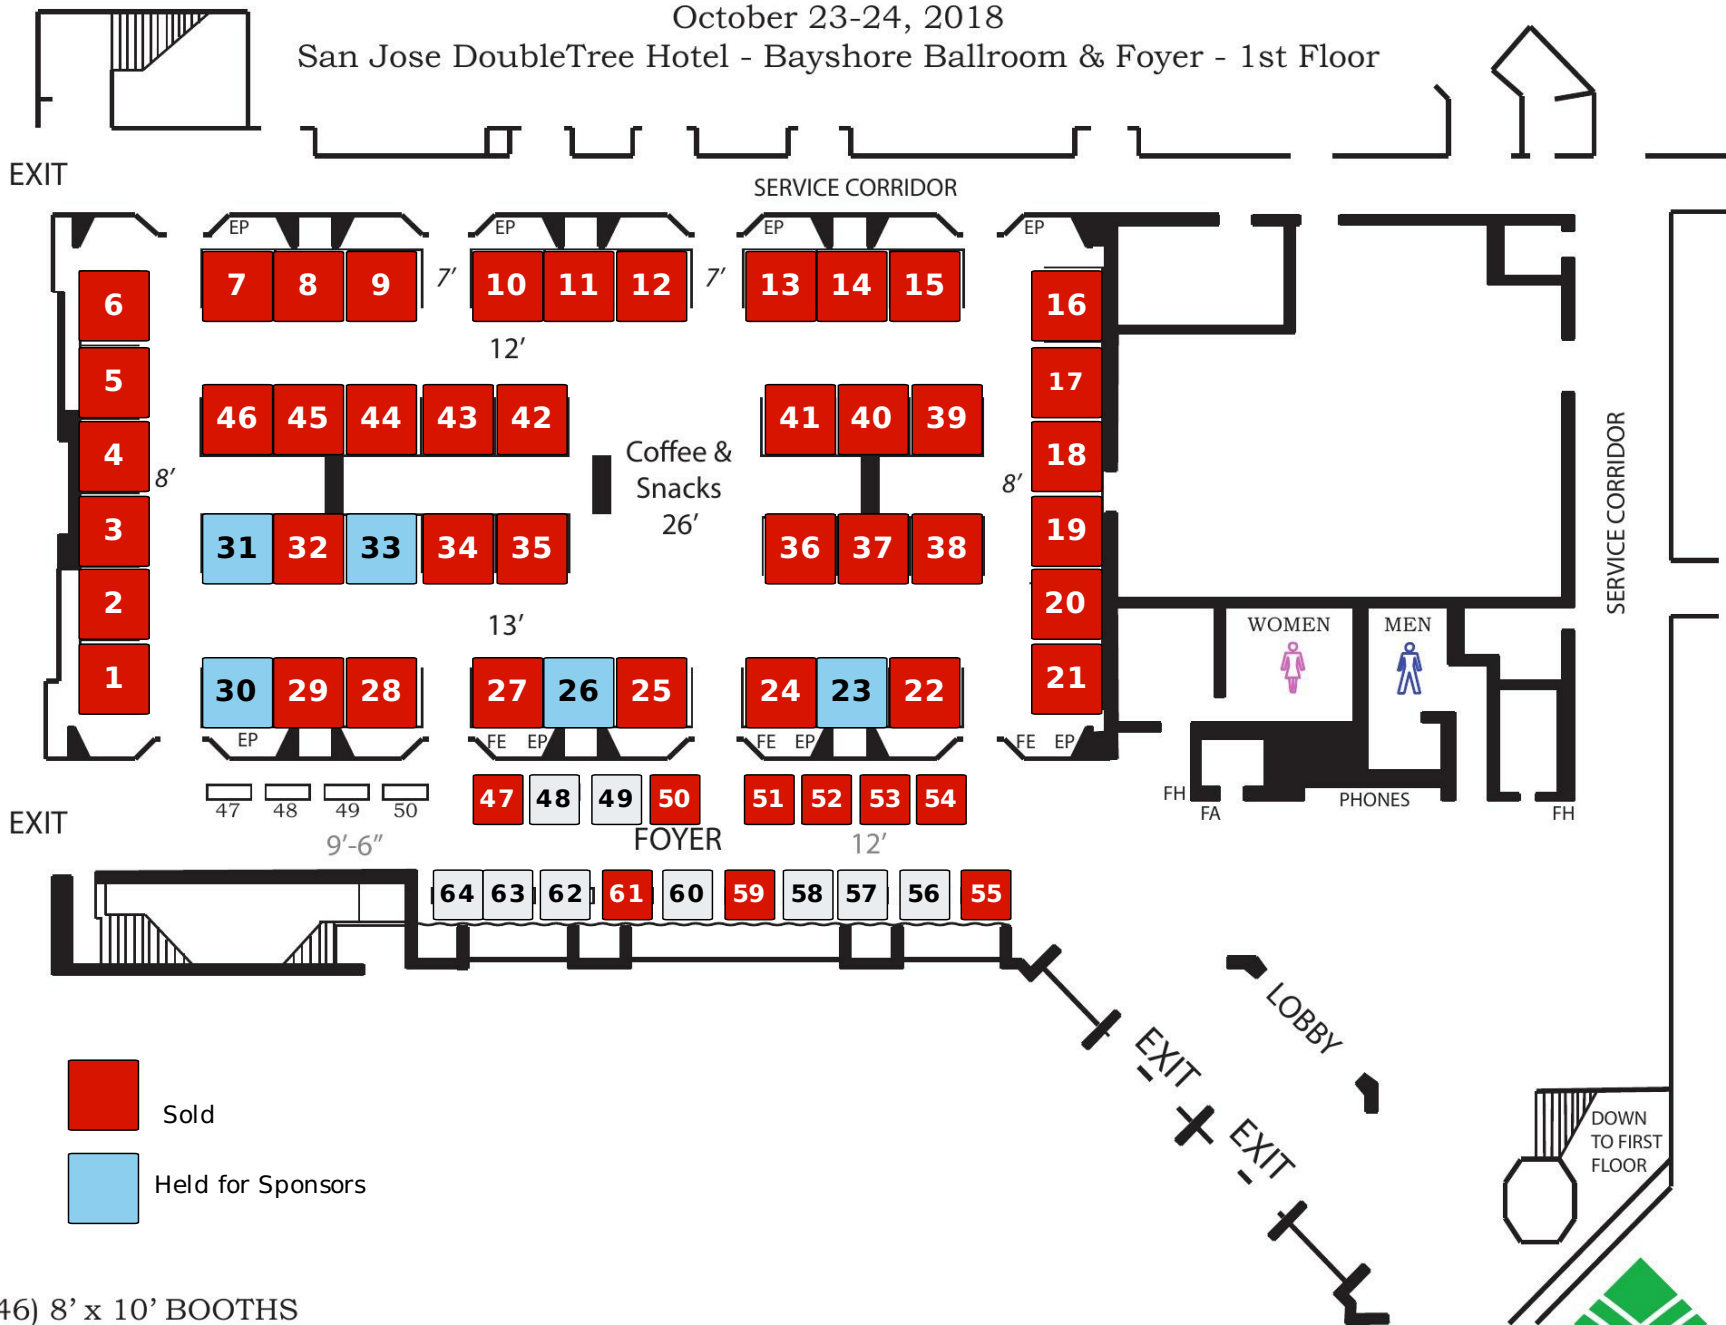

IWLPC 2018
 October 23-24, 2018
 San Jose DoubleTree Hotel - Bayshore Ballroom & Foyer - 1st Floor

- Sold
- Held for Sponsors

NOTE:
 (46) 8' x 10' BOOTHS
 (22) 6' TABLE TOPS
 ALL AISLES ARE AS NOTED