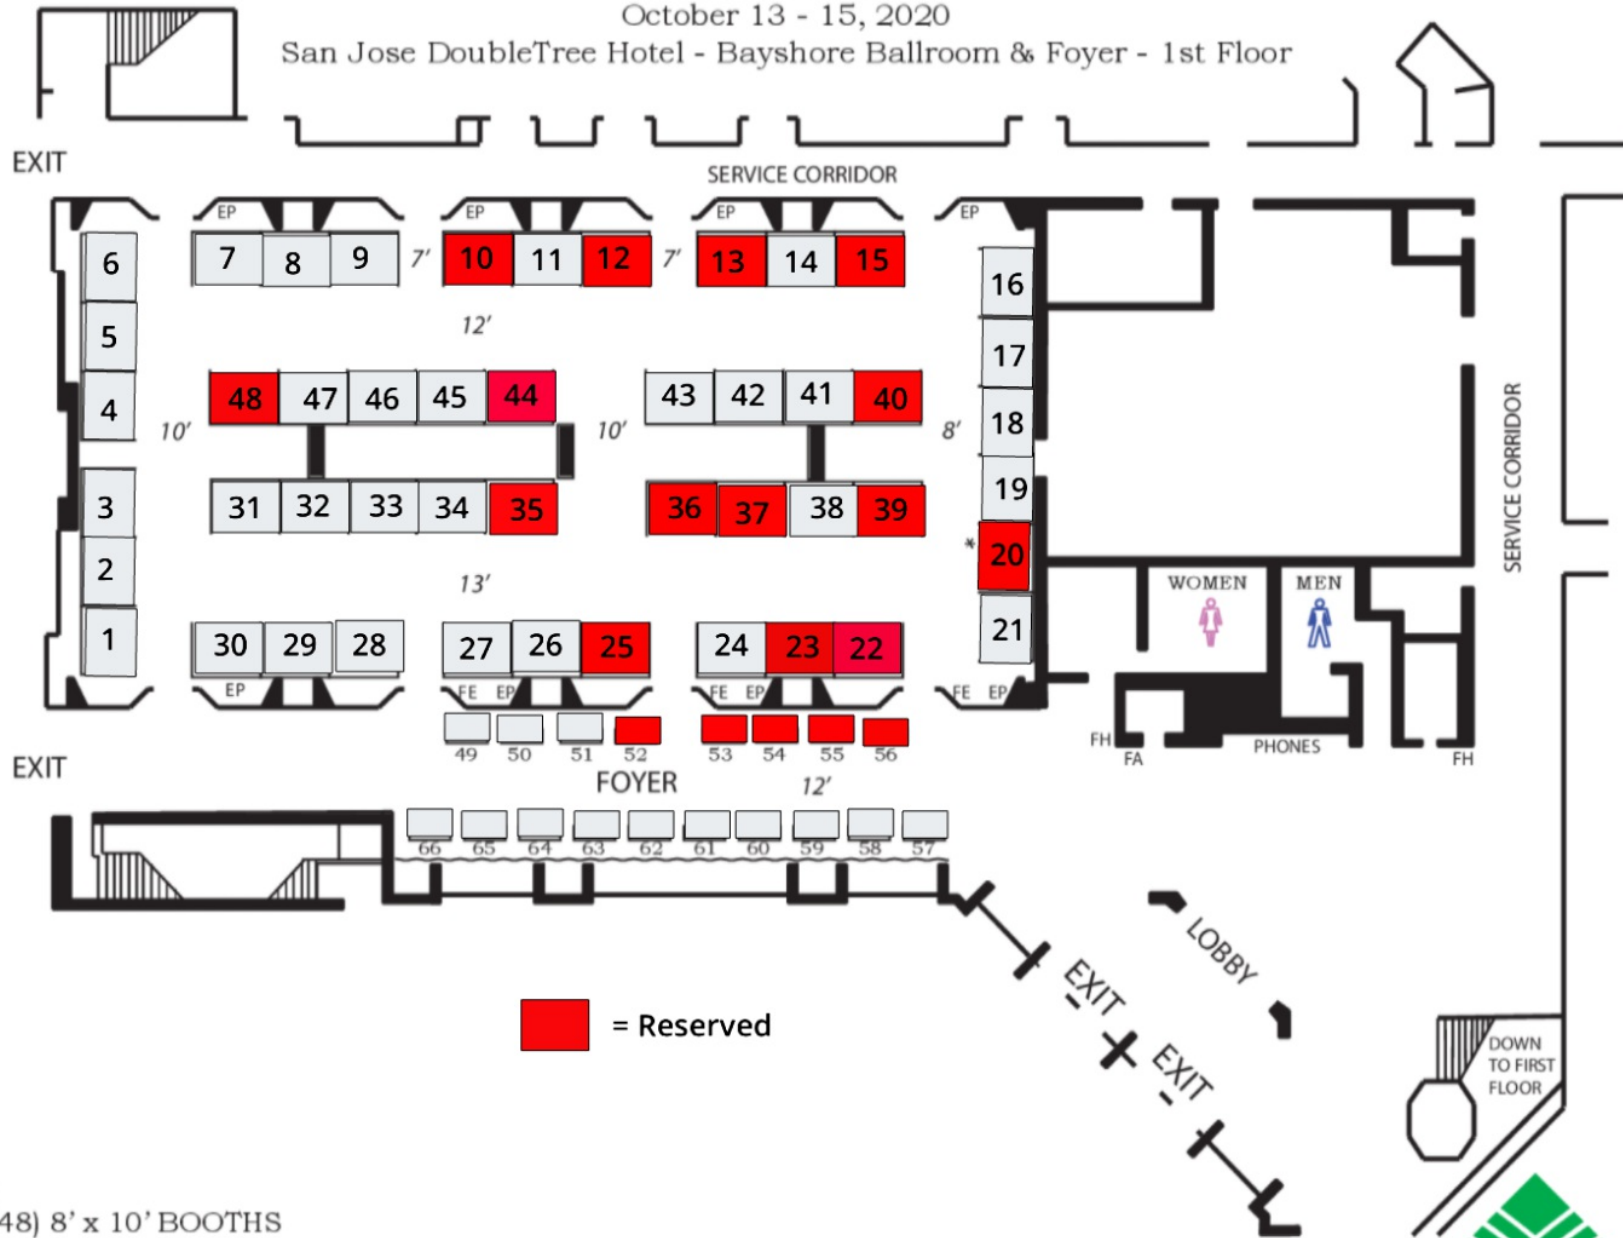

IWLPC 2020  
 October 13 - 15, 2020  
 San Jose DoubleTree Hotel - Bayshore Ballroom & Foyer - 1st Floor

= Reserved

NOTE:

(48) 8' x 10' BOOTHS

(22) 6' TABLE TOPS

ALL AISLES ARE AS NOTED

DOWN TO FIRST FLOOR

**TRICORD**  
 TRADESHOW SERVICES  
 738 Neeson Road, Marina CA 93933  
 Phone: (831) 883-8600 Fax: (831) 883-8686